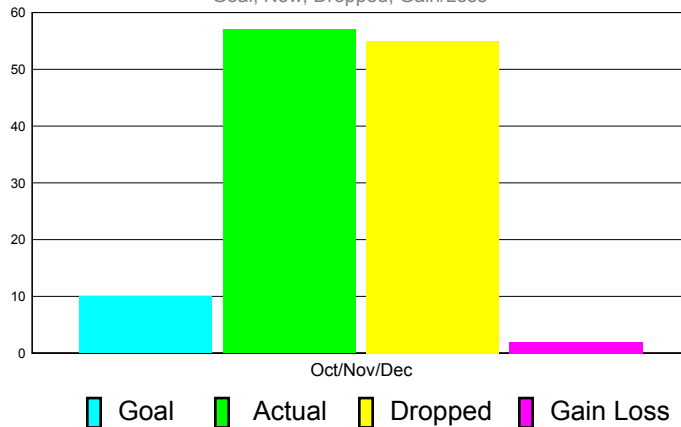

Membership Results 2011-2012

Goal, New, Dropped, Gain/Loss